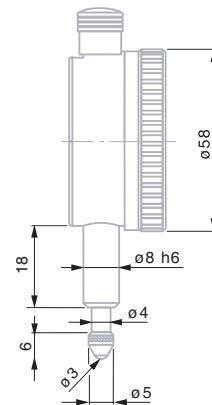

## HP DIAL GAUGE, READING 0.001MM

▲ 01414030

- 1 mm measuring span.
- High-precision.
- Shockproof design.
- Ruby bearing movement.
- White dial face.

| Order number | Measuring span | Scale division | Travel per revolution |
|--------------|----------------|----------------|-----------------------|
| 01414030     | 1 mm           | 0.001 mm       | 0,2 mm                |

| Measuring spans   | 1 mm   |
|---|--------|
| Scale division  | 0.001m |
| Deviation span of indication                                  | 5 µm   |
| Total deviation span of indication                            | 6 µm   |
| Hystérésis max.   | 3 µm   |
| Deviation span of indication (local deviation span of 0,1 mm) | 3 µm   |
| Repeatability limit   | 0.3 µm |