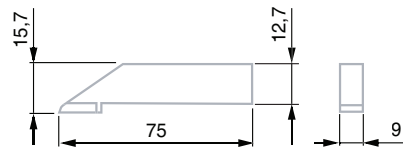

ELECTRONIC SCRIBING GAUGES

- ▶ Direct metric/inch conversion.
- ▶ Precision:
 - Model 300 mm/12 in: $\pm 0,04$ mm.
 - Model 600 mm/24 in: $\pm 0,05$ mm.
- ▶ Resolution to 0,01 mm/0.0005 in.
- ▶ Large high-contrast LC display.
- ▶ Hold function.
- ▶ ABS/INC measurement.
- ▶ RS232 data output.
- ▶ Floating zero.
- ▶ Locking screw, carbide scriber.
- ▶ Supplied in a resistant case with inspection report.

◀ 07734003

Order number	Measuring range		Scriber
	mm	in	
07734003	300	12	057137
07734004	600	24	057137
057143	RS232 cable for scribing gauge		